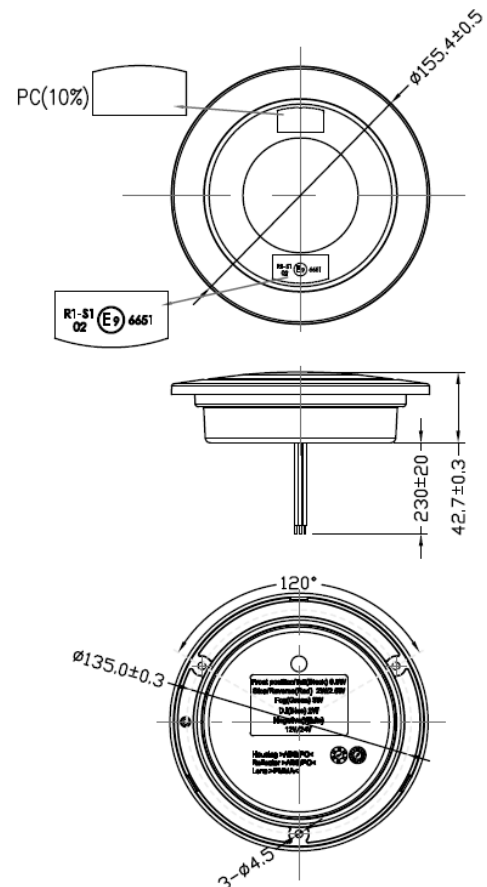

LED

OMNI VOLT

EMC

IP69K

FEATURES & BENEFITS

PRODUCT FEATURES:

- 122mm LED lamps with Chrome mounting
- Low profile
- ADR Fly lead (2500mm)

POWER CONSUMPTION:

PART NUMBERS

Part No.	Description	Harness Length
SS/40300	Stop/Tail/DI	2500mm
SS/40330	Fog/Reverse	2500mm
SS/40340	Fog	2500mm
SS/40350	Reverse	2500mm